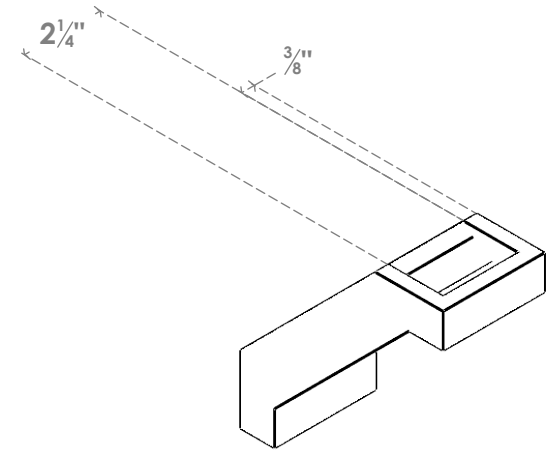

ITEM NUMBER: BRCPO030X06000X06000BUR

3"W X 6"D X 6"H BURLINGTON ARCHITECTURAL GRADE PVC OPEN BRACE

SIDE PROFILE

FRONT PROFILE

ISOMETRIC

EKENA MILLWORK
2300 WEST MAIN ST.
CLARKSVILLE, TX 75426
TOLL FREE: 866-607-0453
WWW.EKENAMILLWORK.COM