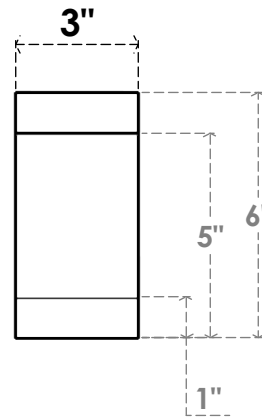

ITEM NUMBER: BRCPO030X06000X06000BUR

3"W X 6"D X 6"H BURLINGTON ARCHITECTURAL GRADE PVC OPEN BRACE

SIDE PROFILE

FRONT PROFILE

ISOMETRIC

EKENA MILLWORK
2300 WEST MAIN ST.
CLARKSVILLE, TX 75426
TOLL FREE: 866-607-0453
WWW.EKENAMILLWORK.COM