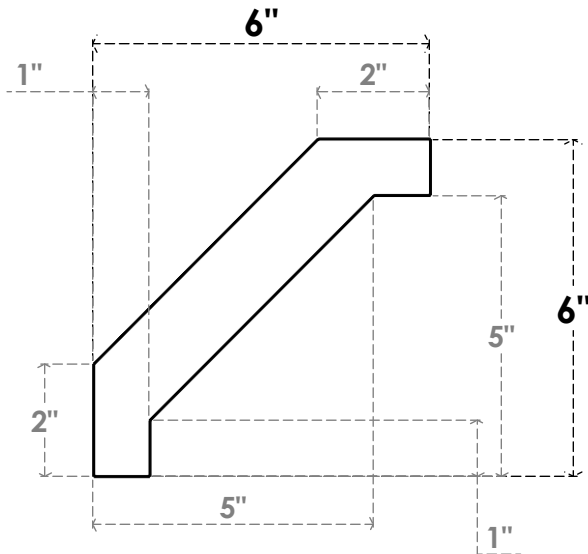

ITEM NUMBER: BRCPO030X06000X06000BUR

3"W X 6"D X 6"H BURLINGTON ARCHITECTURAL GRADE PVC OPEN BRACE

SIDE PROFILE

FRONT PROFILE

ISOMETRIC

EKENA MILLWORK
2300 WEST MAIN ST.
CLARKSVILLE, TX 75426
TOLL FREE: 866-607-0453
WWW.EKENAMILLWORK.COM